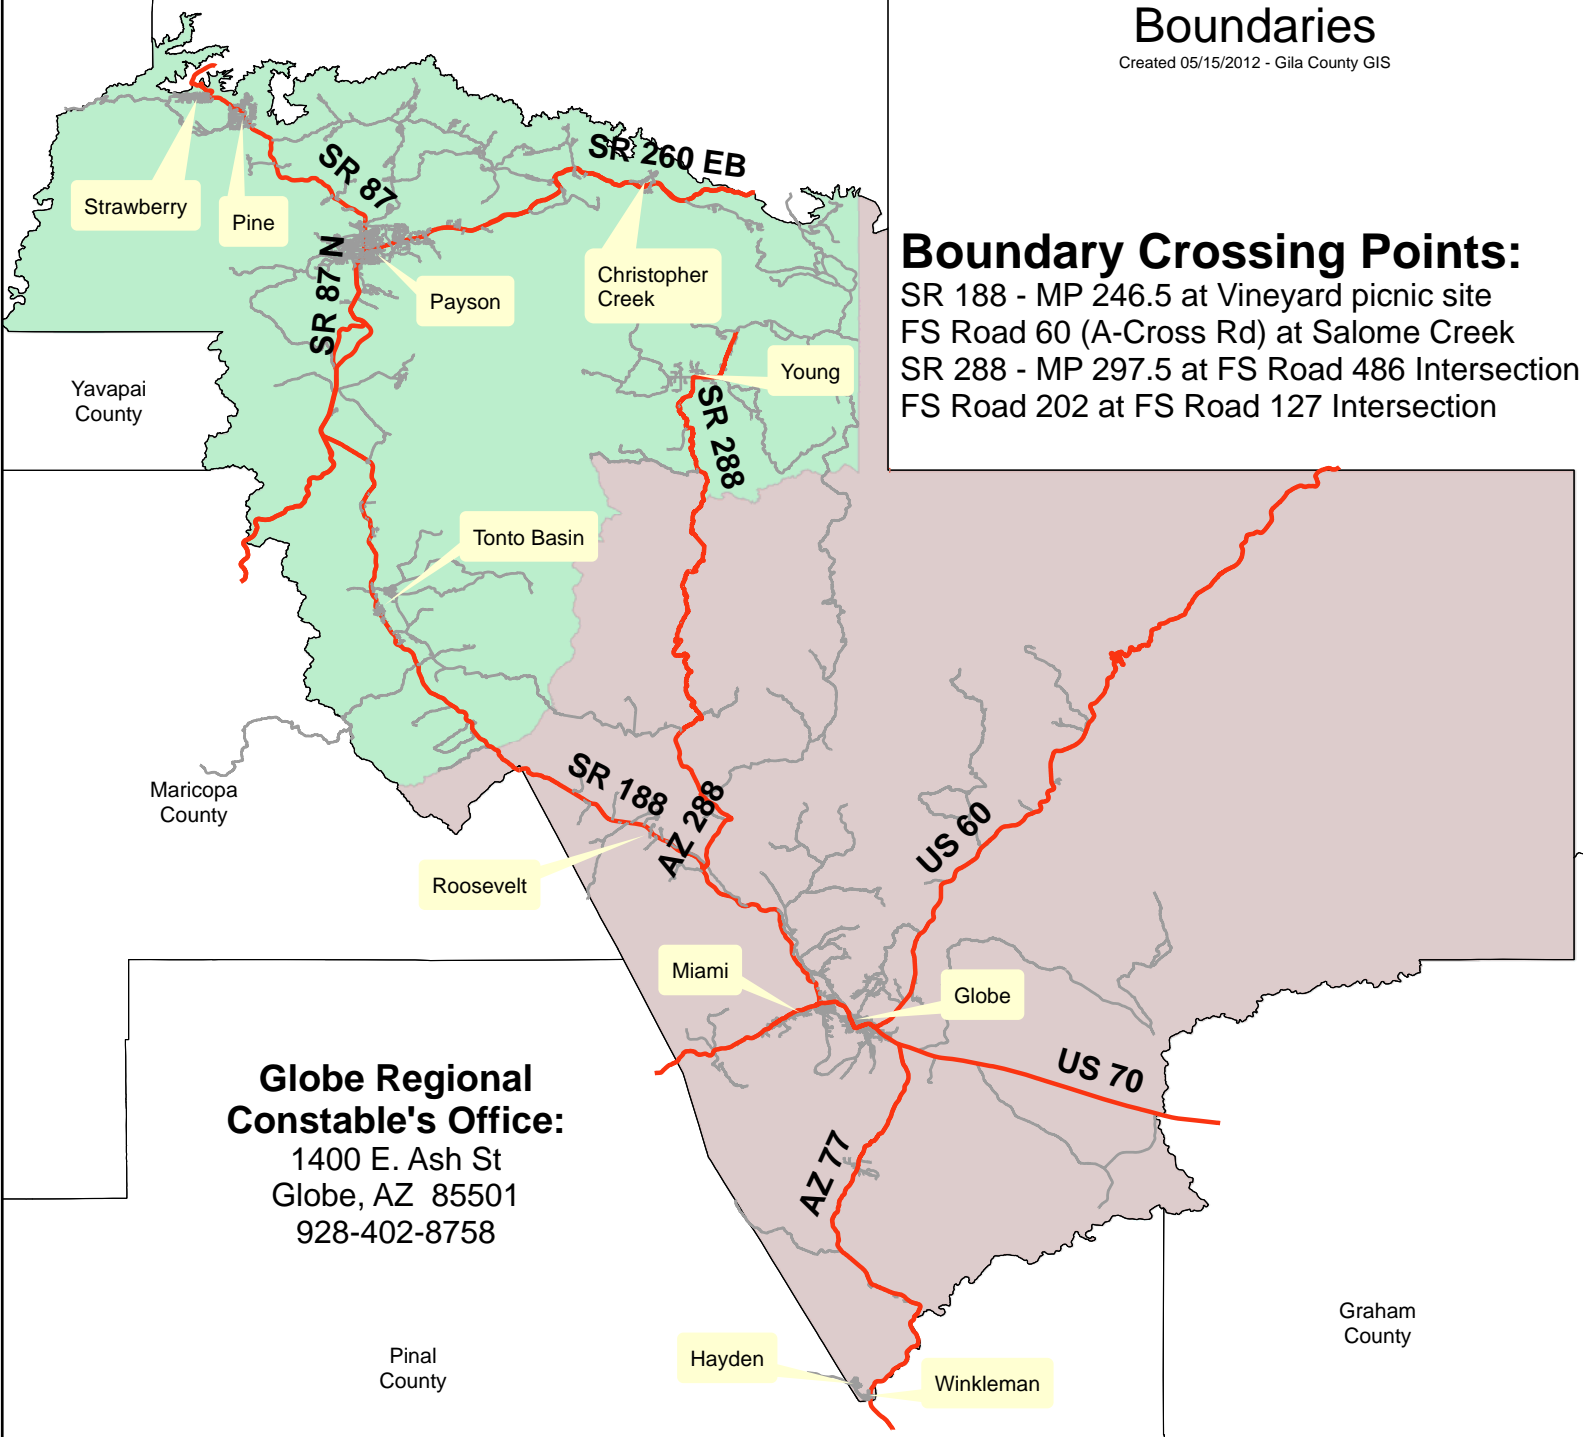

Coconino  
County

Navajo  
County

## Payson and Globe Regional Constable's Office Boundaries

Created 05/15/2012 - Gila County GIS

Yavapai  
County

### Boundary Crossing Points:

- SR 188 - MP 246.5 at Vineyard picnic site
- FS Road 60 (A-Cross Rd) at Salome Creek
- SR 288 - MP 297.5 at FS Road 486 Intersection
- FS Road 202 at FS Road 127 Intersection