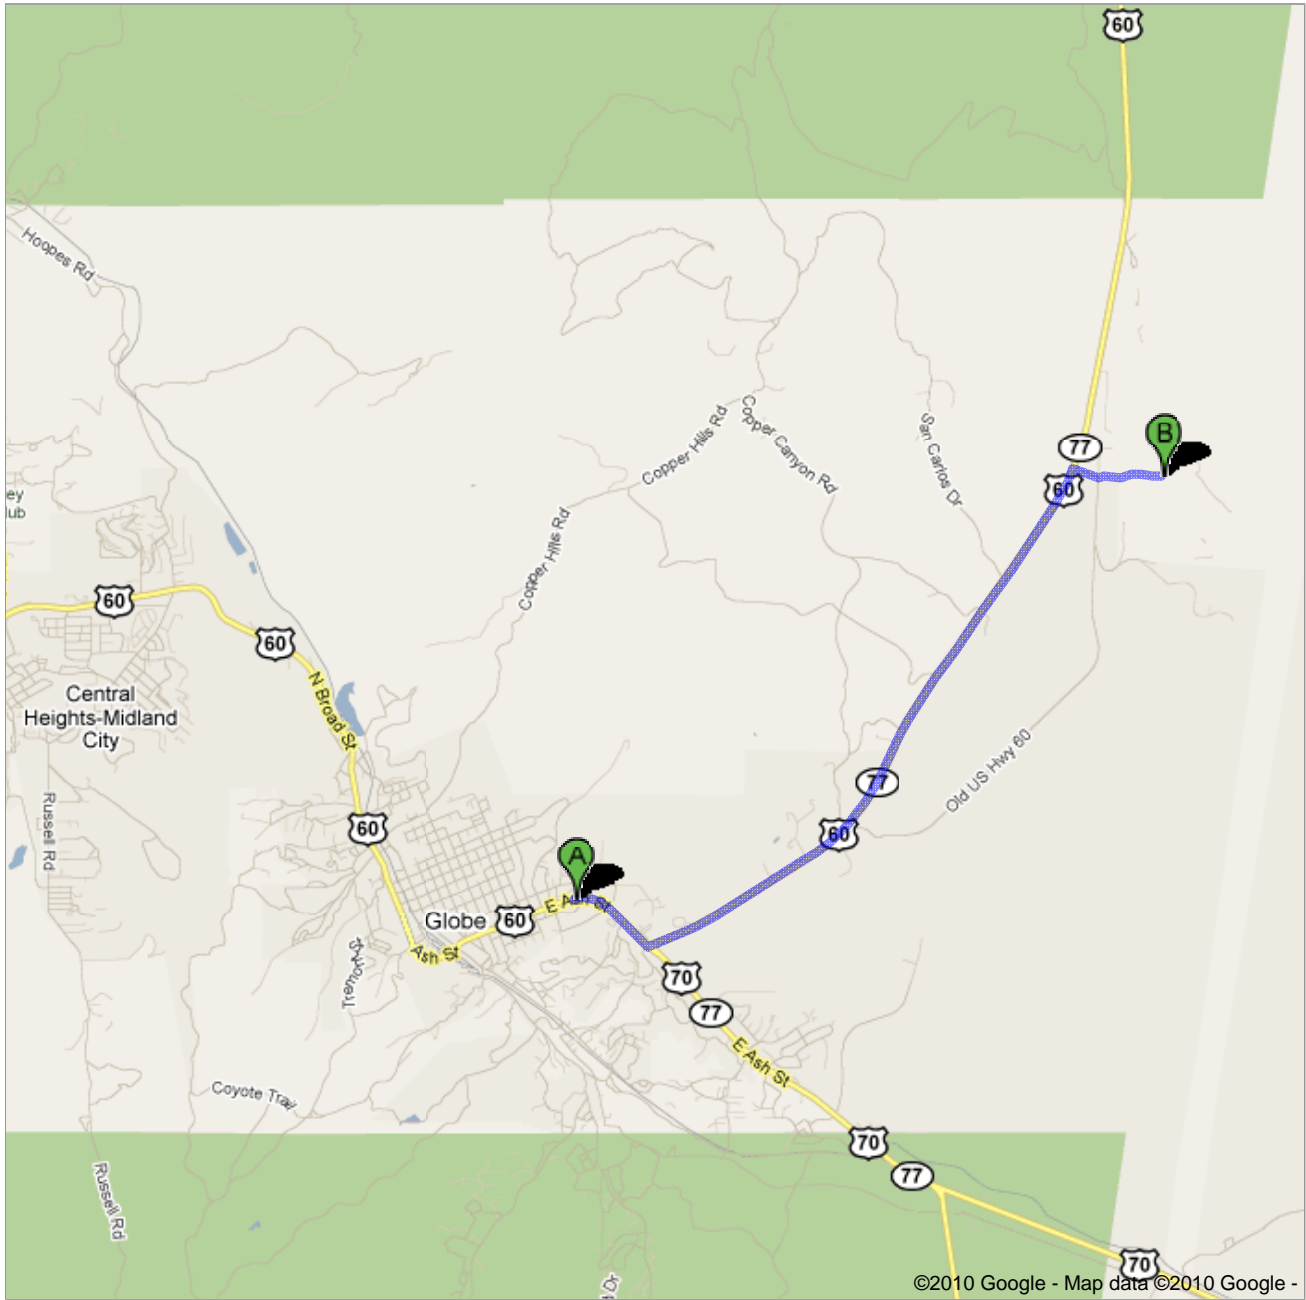

Directions to Fairgrounds Rd, Globe, AZ 85501
4.5 mi – about 8 mins

Save trees. Go green!
Download Google Maps on your phone at google.com/gmm

 1400 E Ash St, Globe, AZ 85501

1. Head **east** on **E Ash St** toward **Monroe St**
About 1 min

go 0.5 mi
total 0.5 mi

2. Turn **left** at **AZ-77 N/US-60 E**
About 5 mins

go 3.5 mi
total 4.0 mi

3. Turn **right** toward **Fairgrounds Rd**

go 0.1 mi
total 4.2 mi

4. Slight **left** at **Fairgrounds Rd**
About 2 mins

go 0.3 mi
total 4.5 mi

 Fairgrounds Rd, Globe, AZ 85501

These directions are for planning purposes only. You may find that construction projects, traffic, weather, or other events may cause conditions to differ from the map results, and you should plan your route accordingly. You must obey all signs or notices regarding your route.

Map data ©2010 Google

Directions weren't right? Please find your route on maps.google.com and click "Report a problem" at the bottom left.