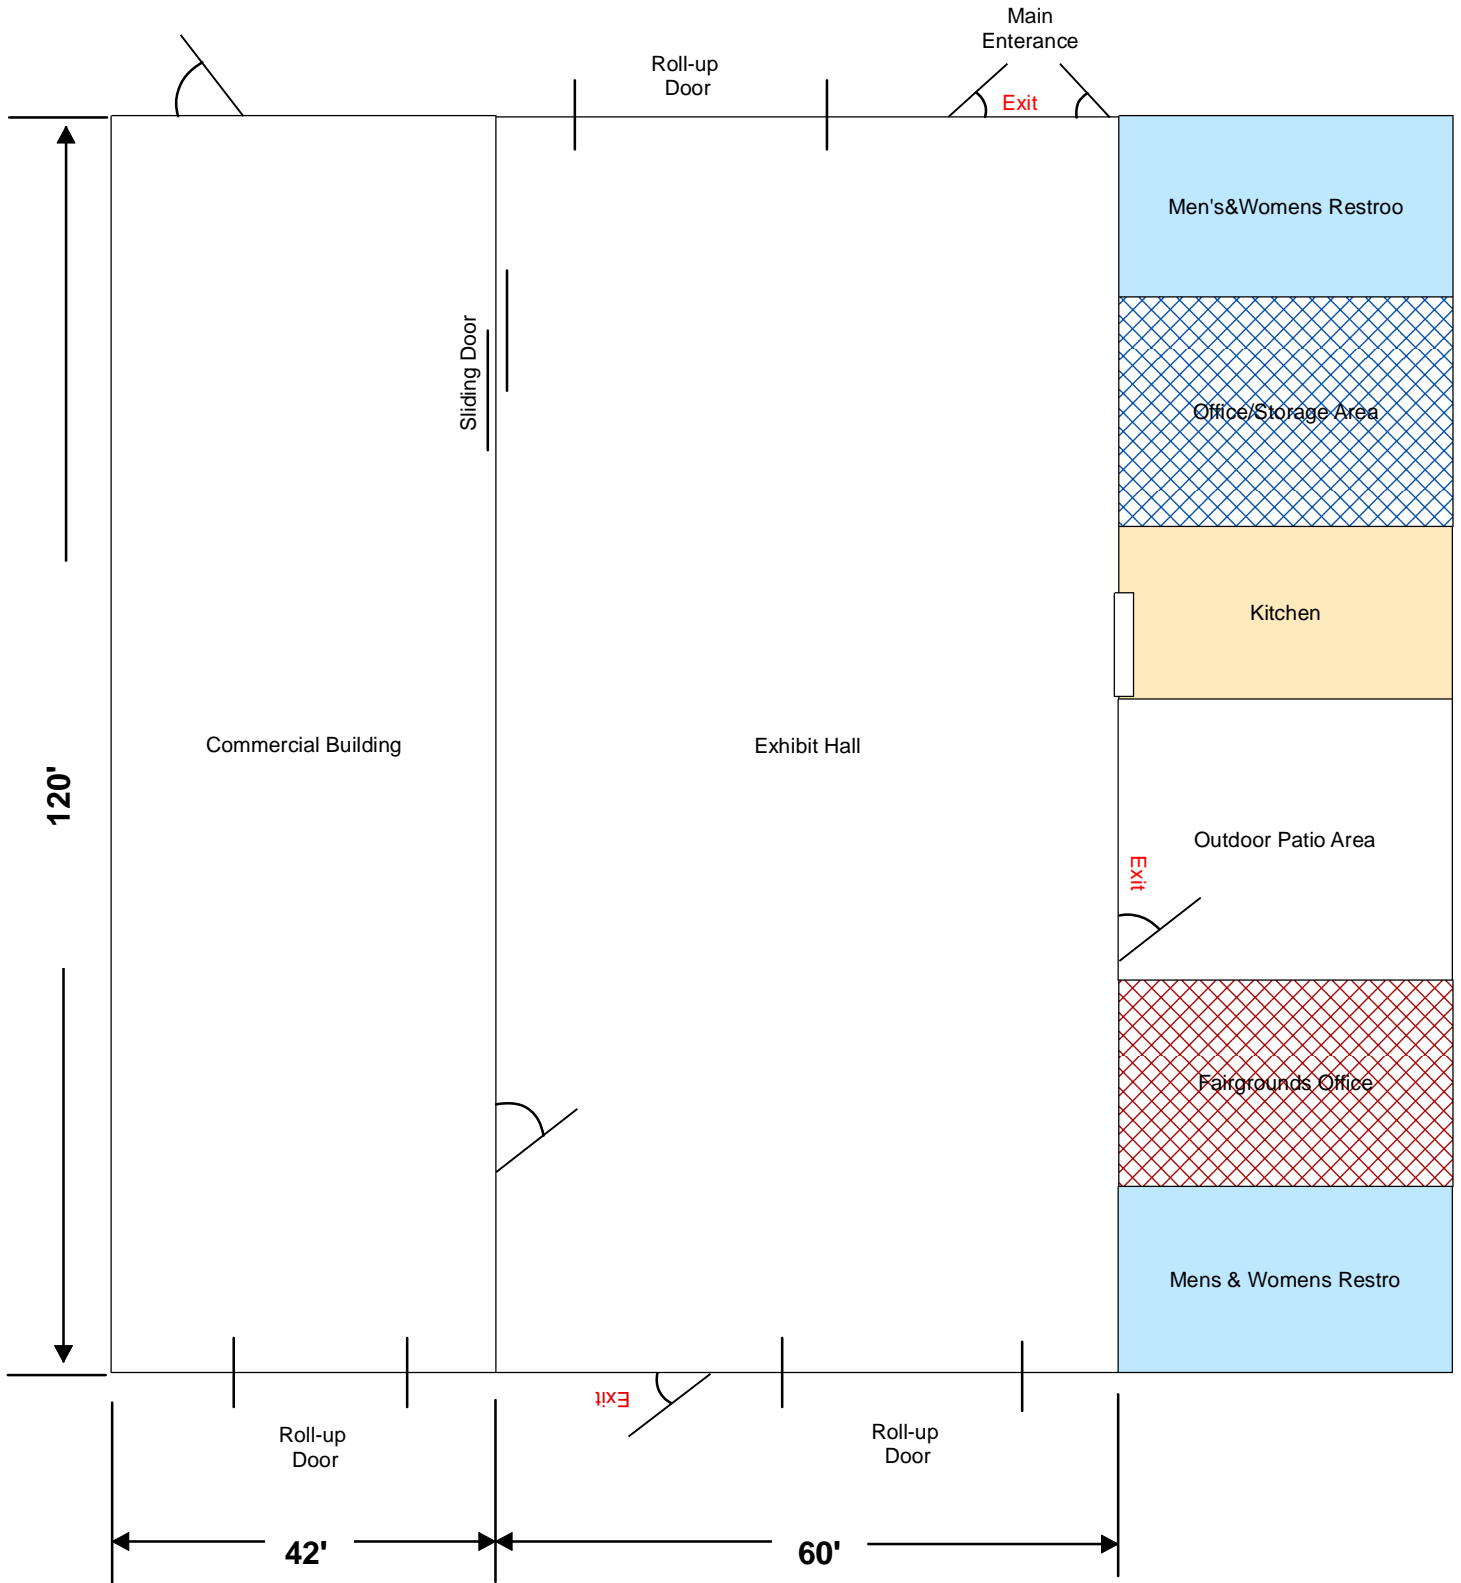

Fairgrounds-Exhibit Hall Layout

Main Exhibit Building Legend

Fairgrounds

<all other values>

Room_Name

Commercial Building - occupancy 320 persons

Exhibit Hall - occupancy 480 persons

Fairgrounds Office - no access

Kitchen

Men's & Women's Restroom

Mens & Womens Restro

Office/Storage Area