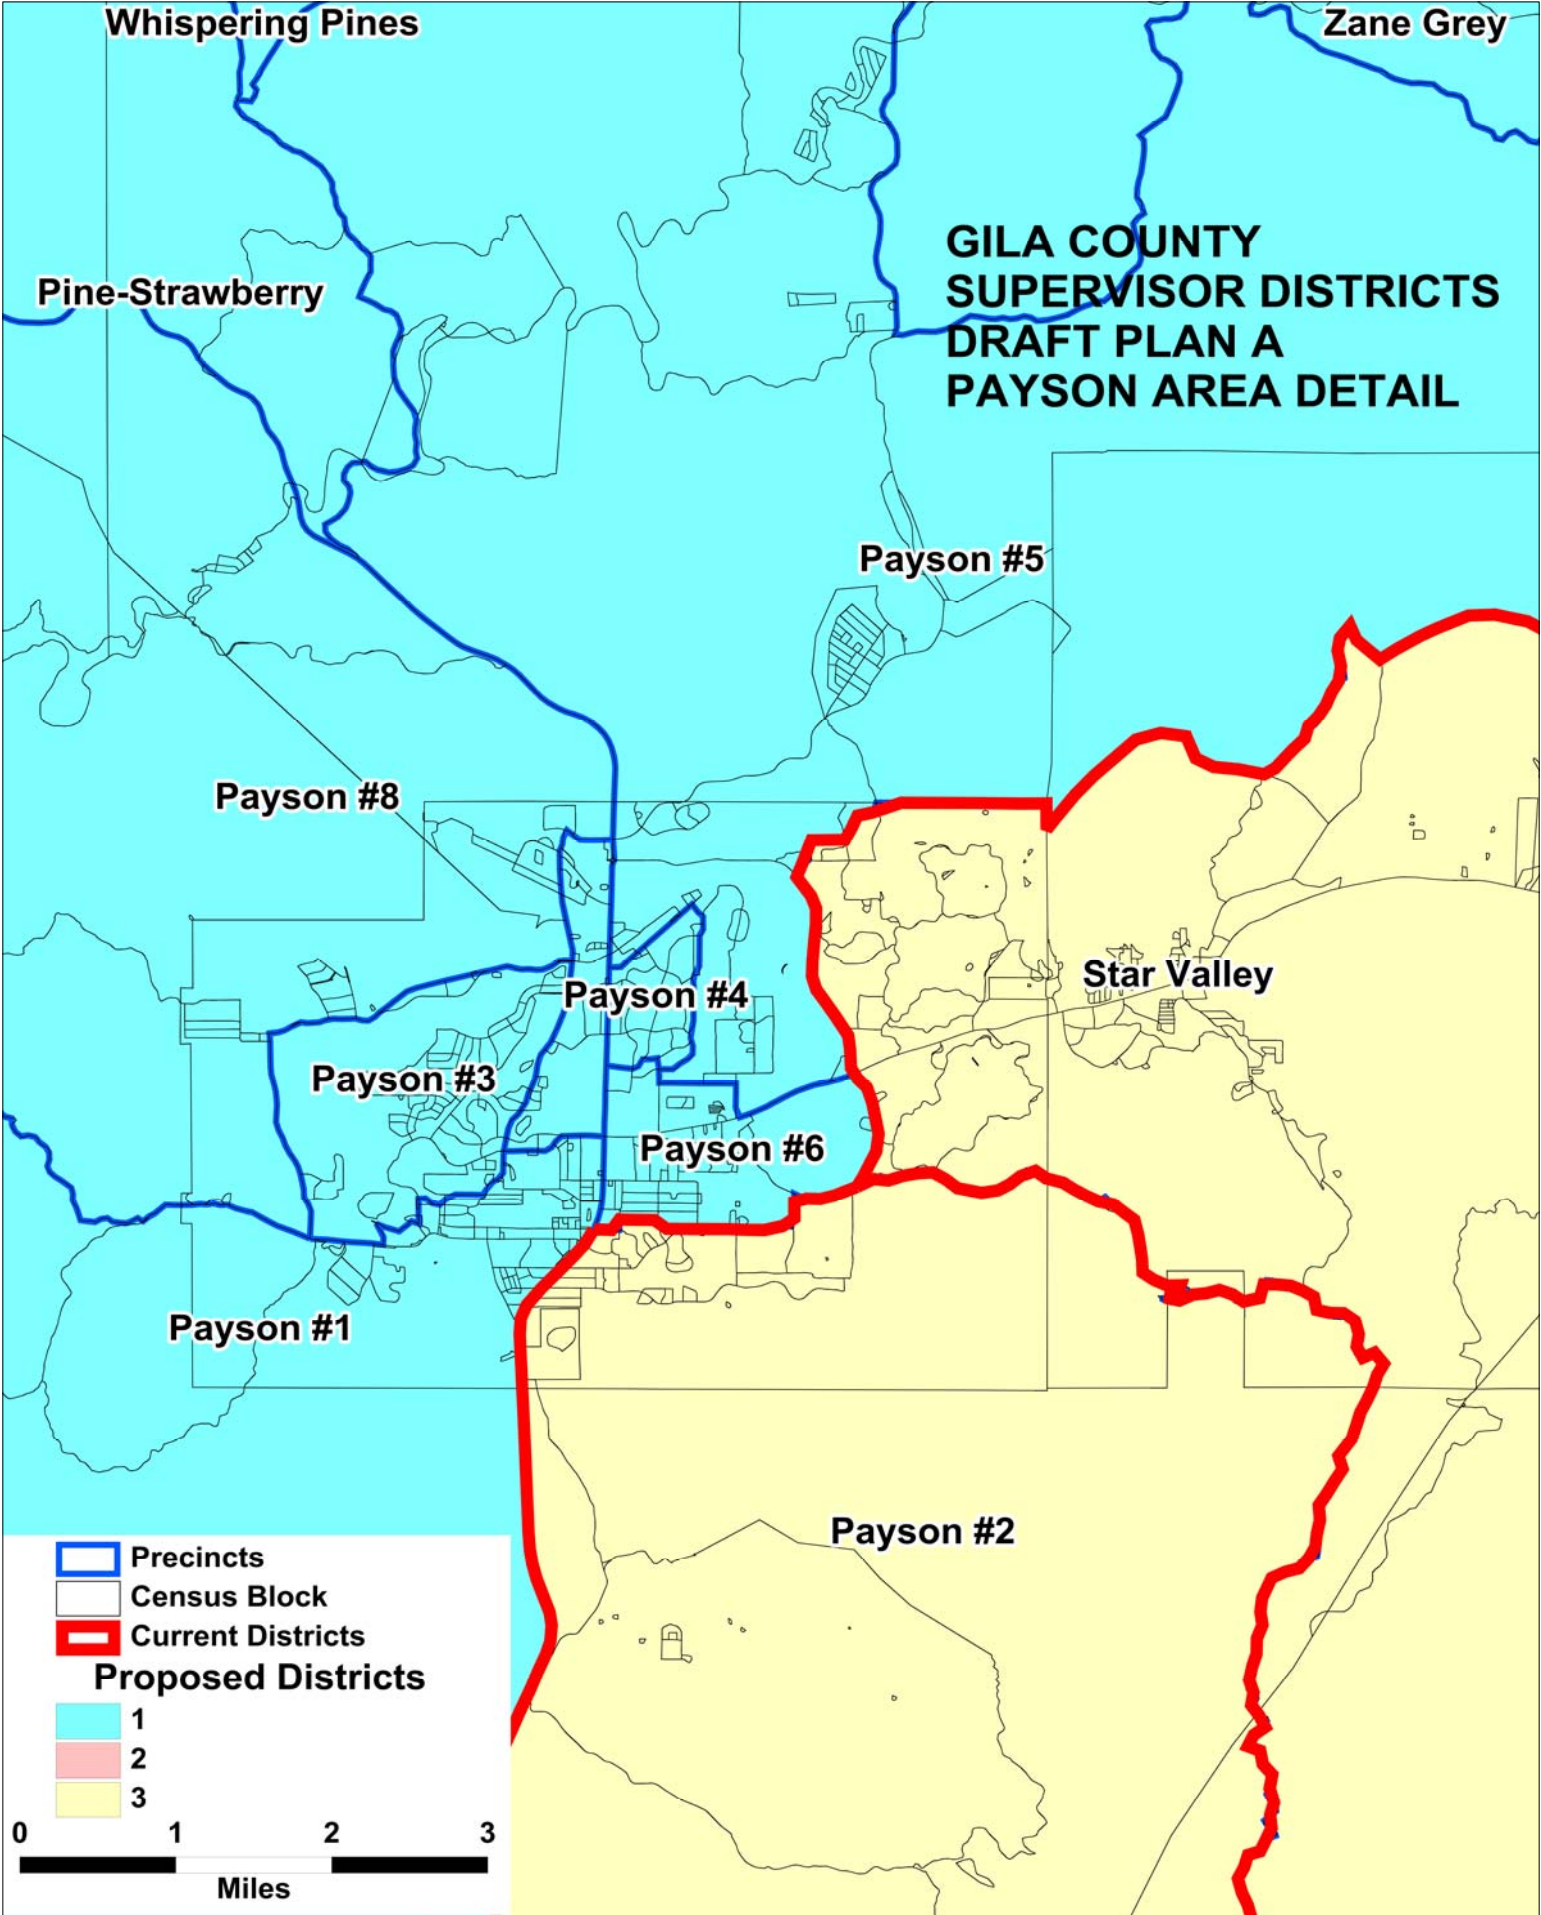

GILA COUNTY SUPERVISOR DISTRICTS DRAFT PLAN A

-  Precincts
-  Census Block
-  Current Districts
- Proposed Districts**
-  1
-  2
-  3

Whispering Pines

Zane Grey

Pine-Strawberry

GILA COUNTY SUPERVISOR DISTRICTS DRAFT PLAN A PAYSON AREA DETAIL

Payson #5

Payson #8

Payson #4

Star Valley

Payson #3

Payson #6

Payson #1

Payson #2

Legend

- Precincts
- Census Block
- Current Districts

Proposed Districts

- 1
- 2
- 3

Globe #1

GILA COUNTY SUPERVISOR DISTRICTS DRAFT PLAN A GLOBE AREA DETAIL

Claypool #2

Miami #1

Central Heights

East Globe

Claypool #1

Globe #8

Globe #2

Globe #3

Globe #4

Globe #5