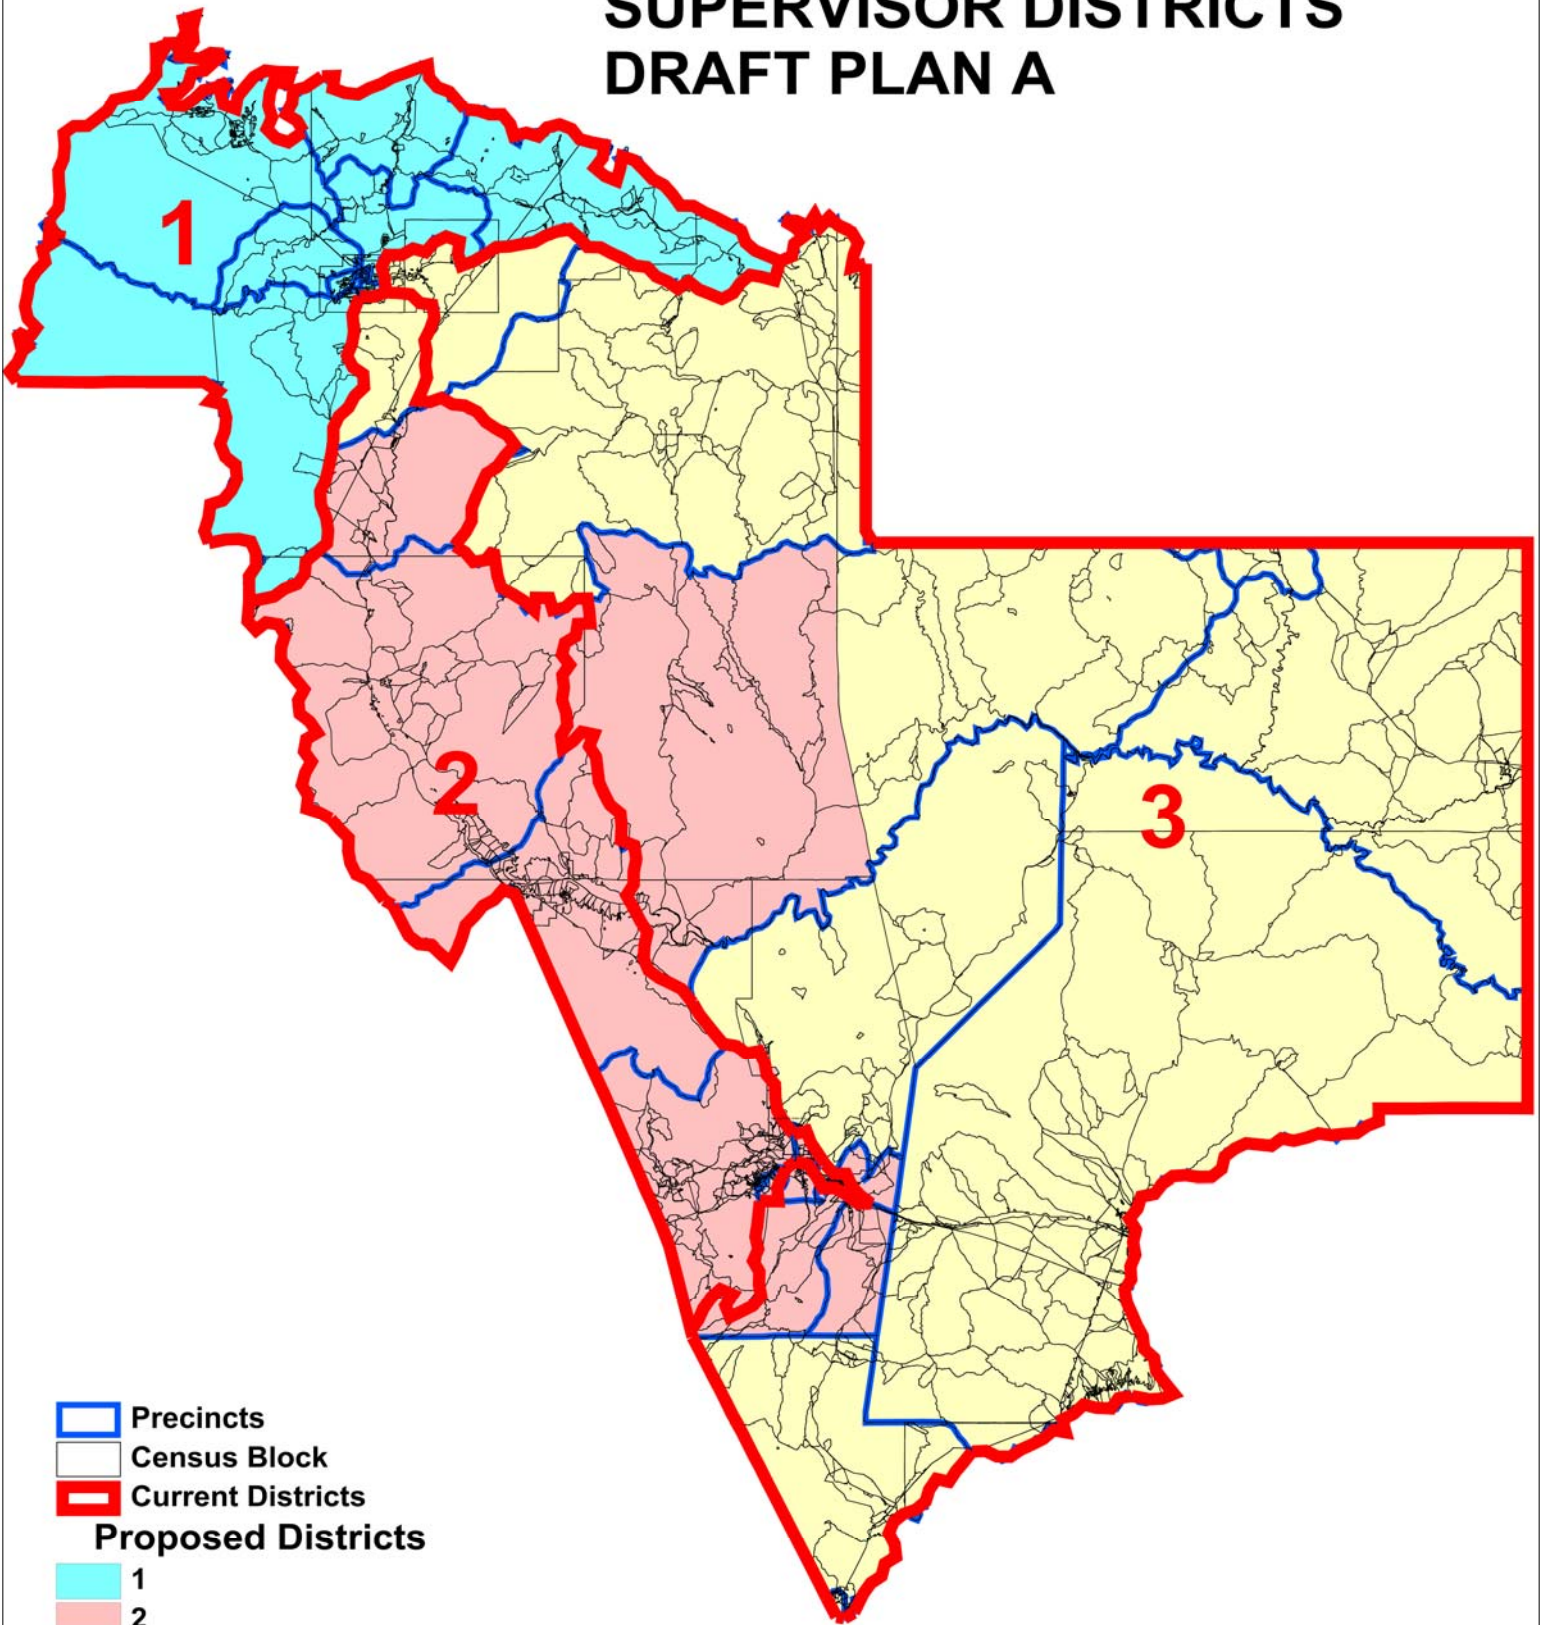

GILA COUNTY SUPERVISOR DISTRICTS DRAFT PLAN A

-  Precincts
-  Census Block
-  Current Districts
- Proposed Districts**
-  1
-  2
-  3

Whispering Pines

Zane Grey

Pine-Strawberry

GILA COUNTY SUPERVISOR DISTRICTS DRAFT PLAN A PAYSON AREA DETAIL

Legend

- Precincts
- Census Block
- Current Districts

Proposed Districts

- 1
- 2
- 3

Globe #1

GILA COUNTY SUPERVISOR DISTRICTS DRAFT PLAN A GLOBE AREA DETAIL

Claypool #2

Miami #1

Central Heights

East Globe

Claypool #1

Globe #8

Globe #2

Globe #3

Globe #4

Globe #5

Globe #6

Globe #7

Globe #11

Legend

-  Precincts
-  Census Block
-  Current Districts

Proposed Districts

-  1
-  2
-  3

0 .5 1 1.5
Miles